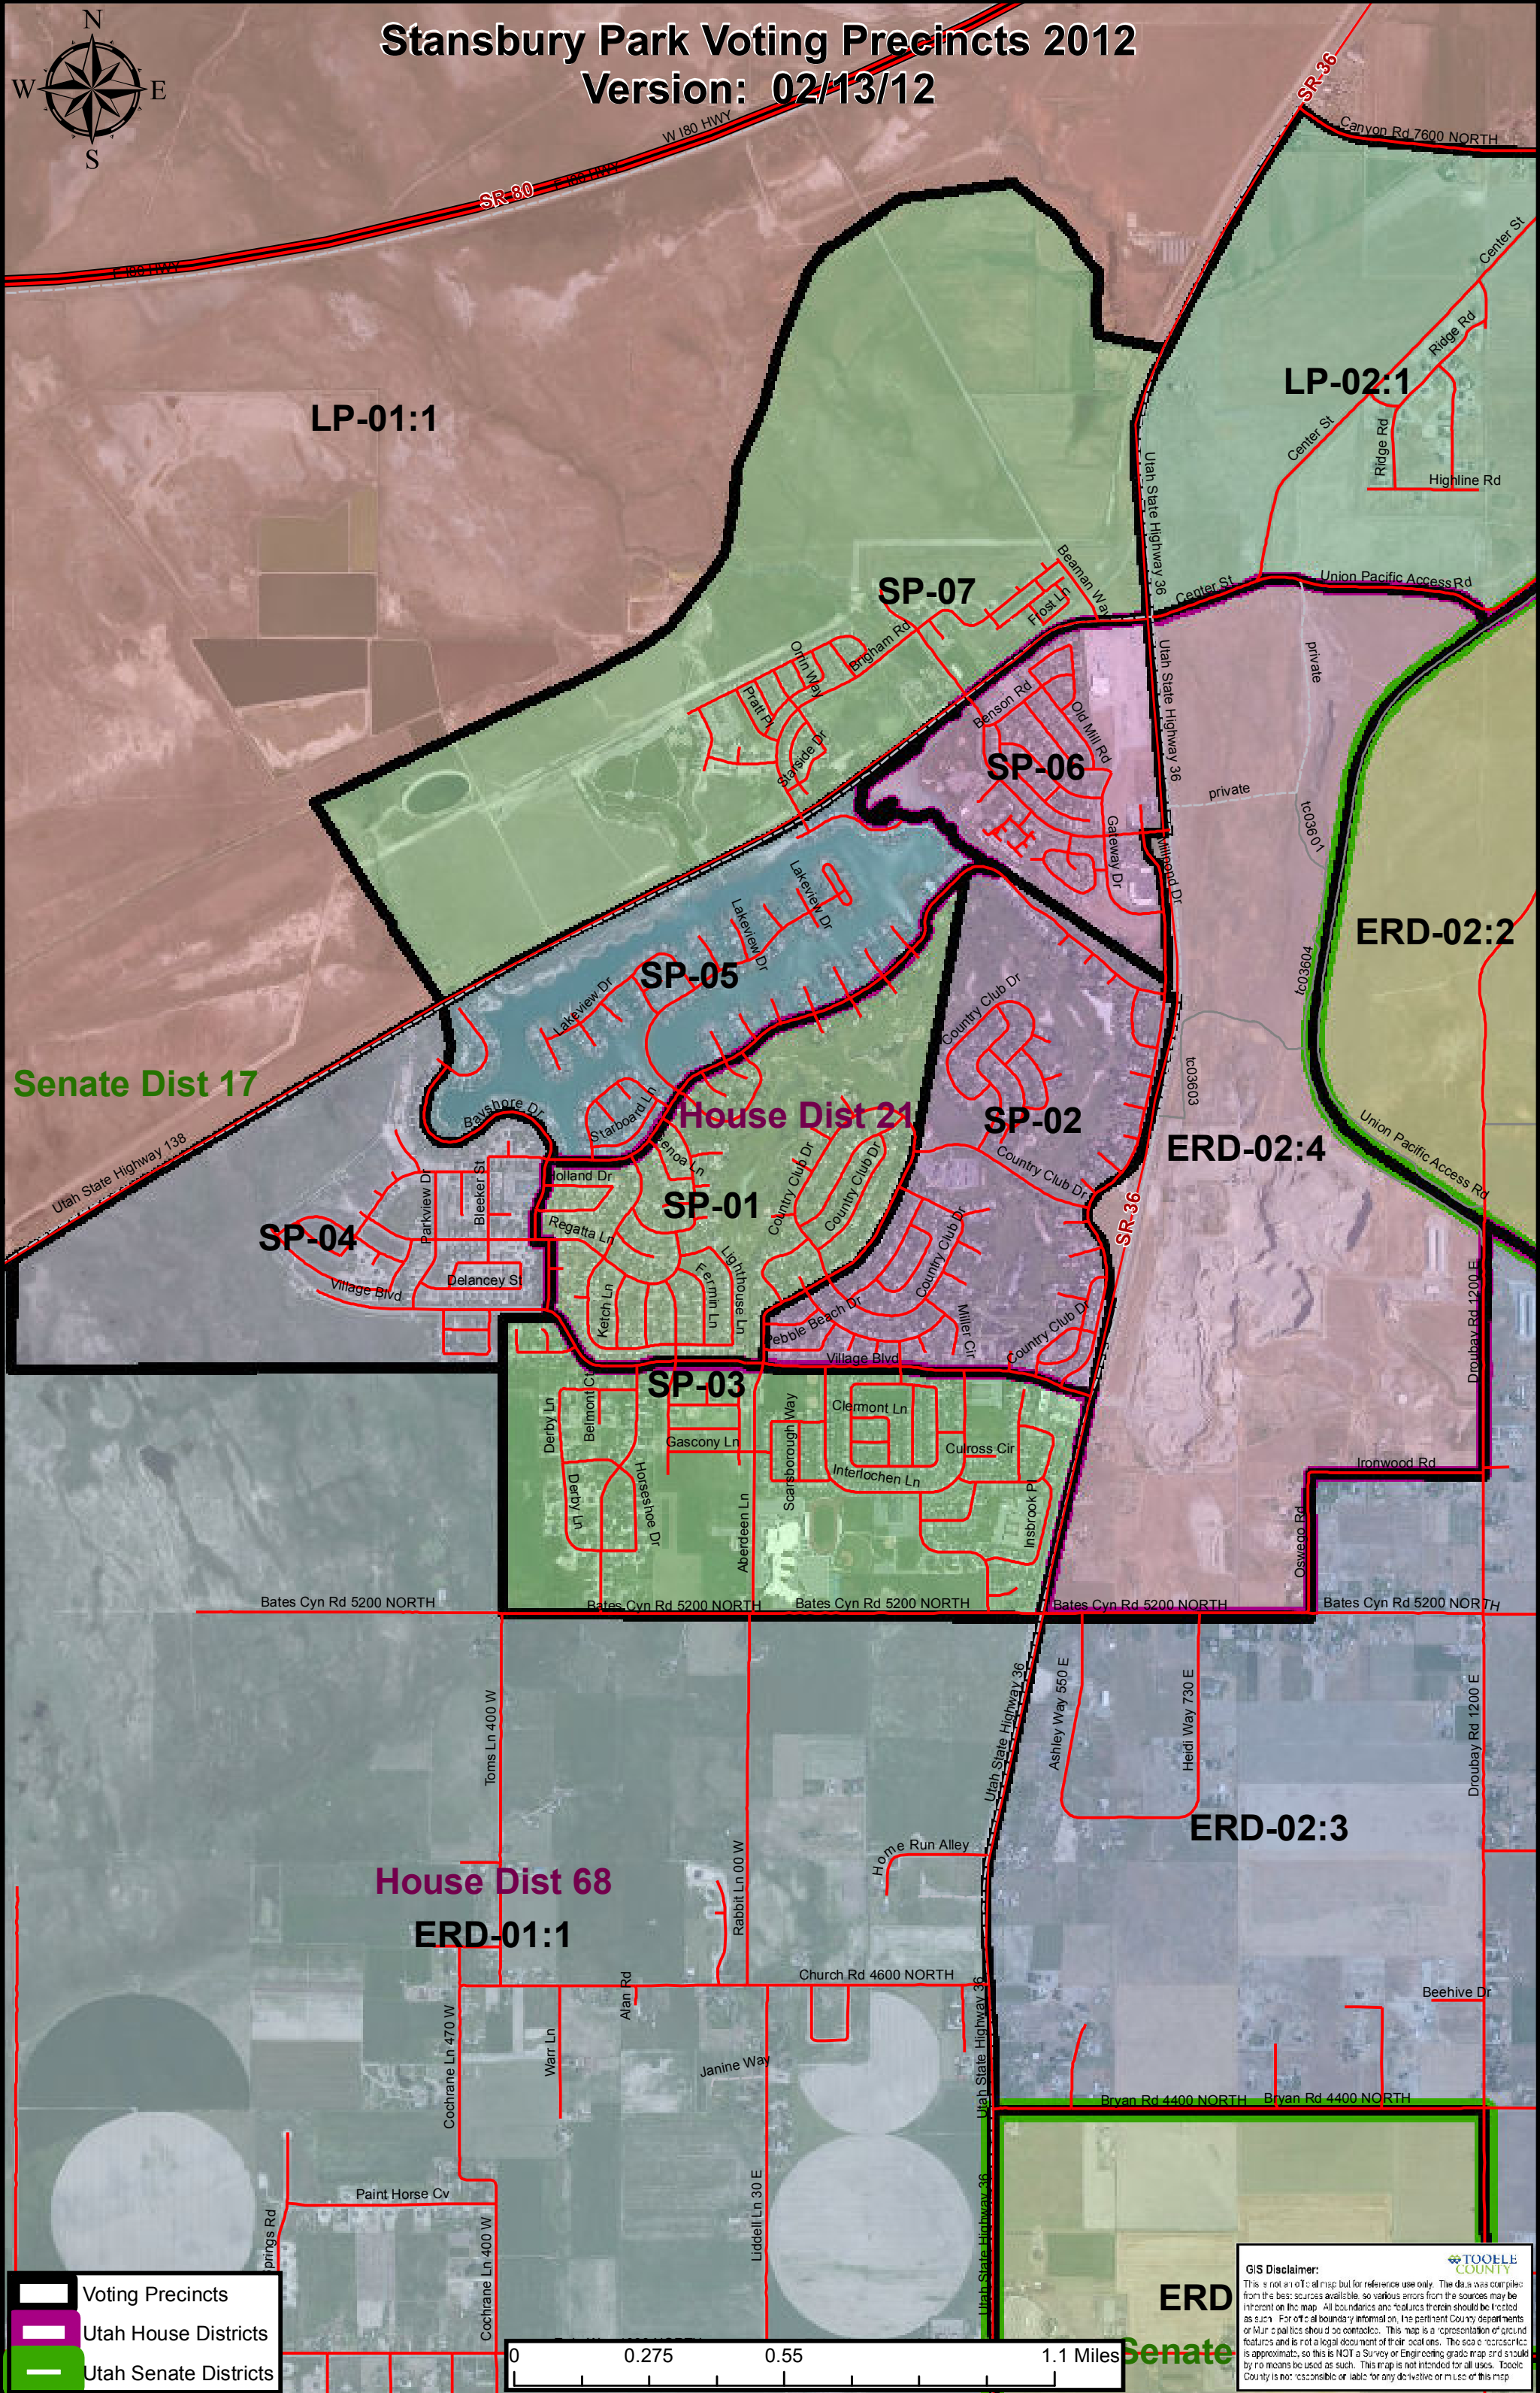

Stansbury Park Voting Precincts 2012

Version: 02/13/12

Senate Dist 17

House Dist 21

House Dist 68

- Voting Precincts
- Utah House Districts
- Utah Senate Districts

ERD
Senate